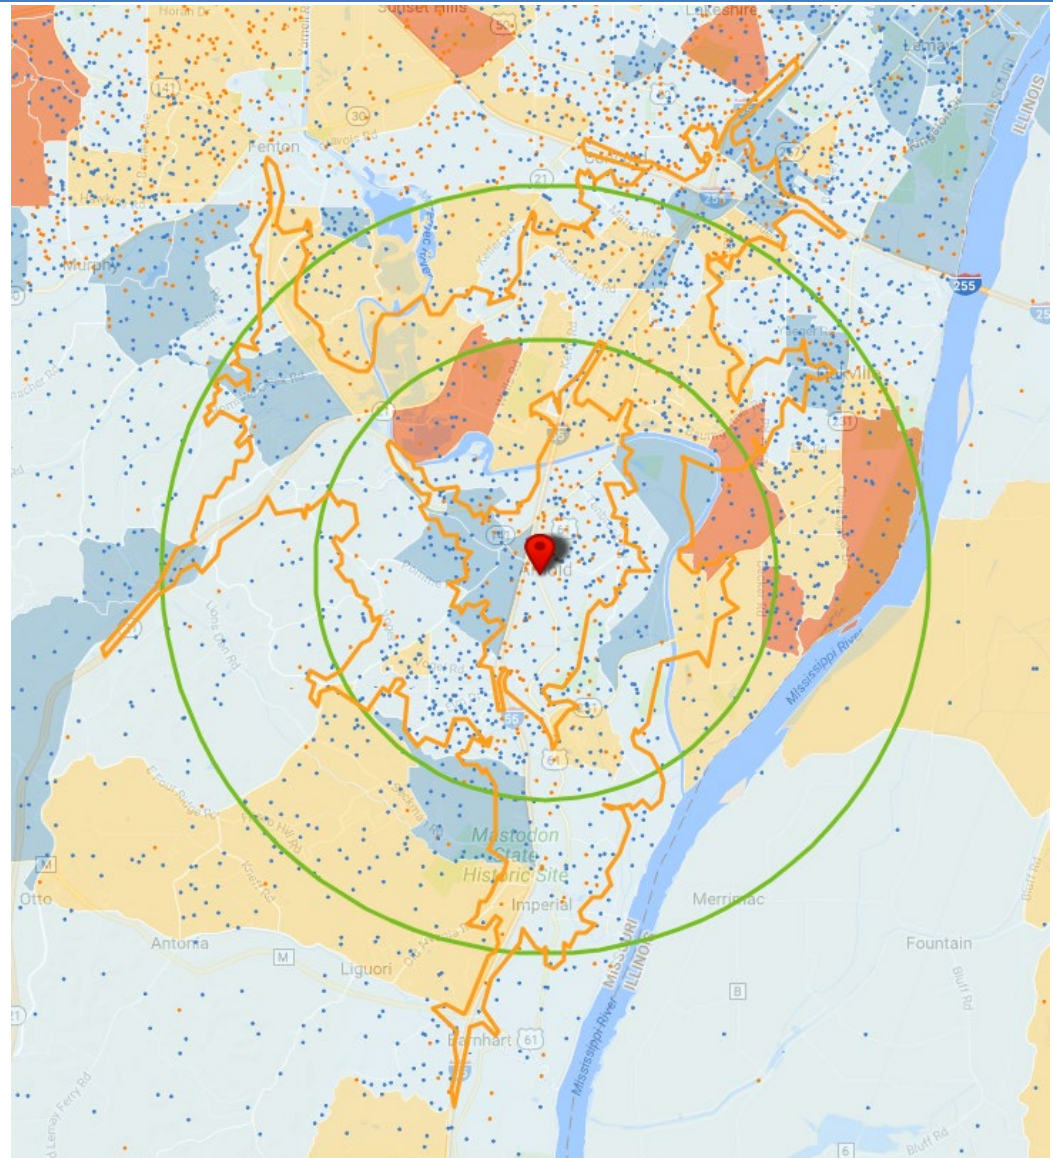

Discover

State of Missouri
Population 6.1 Million

St. Louis, MO-IL CBSA
Population 2,829,423

Arnold, MO
Population 21,410

Discover

Residential Population Density

• 1 dot = 100

Daytime Employee Population Density

• 1 dot = 100

Median Household Income

Study Area

Discover: Drive Time & Radius

Category	3-Mile Radius	5-Mile Radius	7-Mile Radius	5-Minute Drive Time	10-Minute Drive Time	15-Minute Drive Time
Current Year Estimated Population	47,641	95,421	162,296	9,985	56,273	163,747
Number of Households	17,480	35,217	62,039	3,635	21,488	64,883
Projected Annual Growth (5 YR)	4.25%	3.49%	2.70%	3.93%	3.53%	2.14%
Median HH Income 2017	\$61,639	\$66,245	\$66,469	\$65,178	\$60,437	\$63,579
Current Year Average Age	38.3	39.4	40.2	36.9	38.7	40.8
Average Home Value	\$180,771	\$203,652	\$212,273	\$161,940	\$184,459	\$207,329
Current Year % Bachelor's Degree	20%	26%	28%	20%	21%	28%
Daytime Population	41,800	72,340	120,584	8,347	53,144	139,839
Labor Force	26,469	52,770	89,698	5,614	31,028	89,871