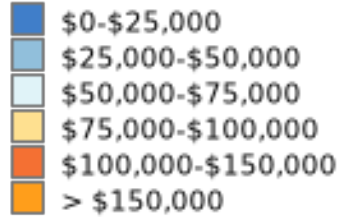

Median Household Income